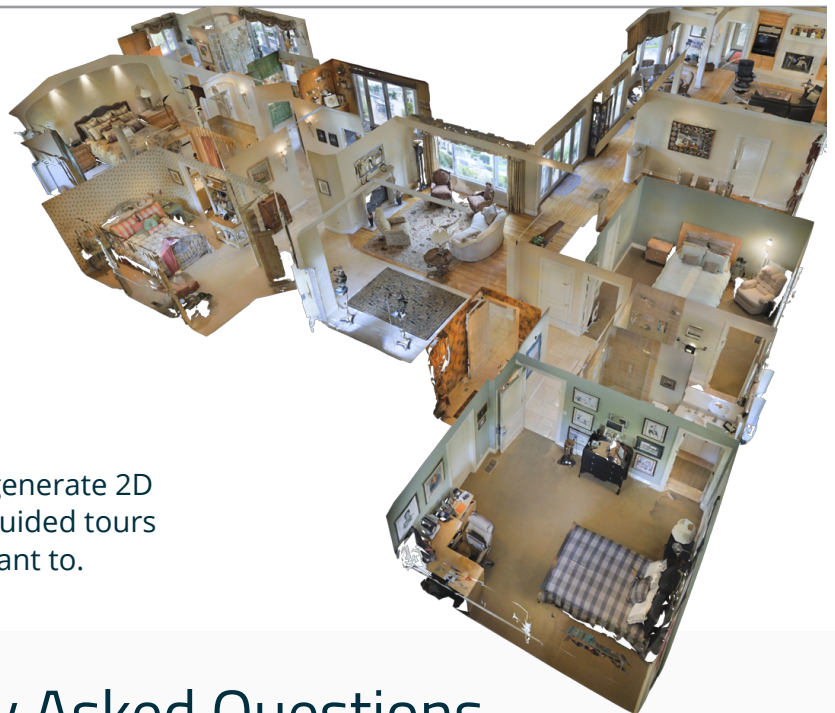

## How it works

1

We scan your property with the Matterport Pro Camera.

2

Your complete 3D Space is ready to explore in hours.

3

Easily use it on your website, MLS listings, and on social.

## What you get

Every 3D Showcase is a completely immersive 3D representation of a space. Matterport's proprietary **Dollhouse View** provides a total understanding of how a property fits together, while **Inside View** lets anyone navigate a 3D Space as if they were there.

With your 3D Space, you have the ability to generate 2D snapshots, take measurements, and create guided tours to show off a property exactly the way you want to.